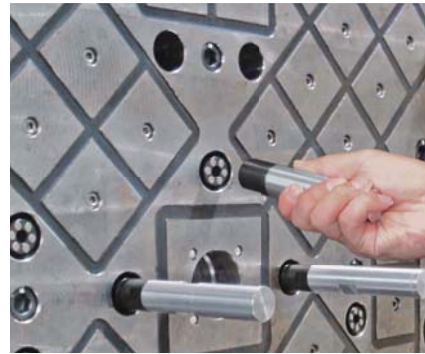

# Pascal mag ejector rod

Magnetic ejector rod

[www.pascaleng.co.jp](http://www.pascaleng.co.jp)

# Pascal mag ejector rod

It is a newly designed Ejector Rod with strong magnets on the joint surface of the fixed/removable rods, which plugs in/out by one-touch operation.

# How comfortable in the field we are! Excellent down time improvement!

- Stop the machine after the ejector plate forwards in end.

Example

- Plug out the removable rod by one-touch operation.

Quick change

- Plug in the removable rod by one-touch operation.

Quick change