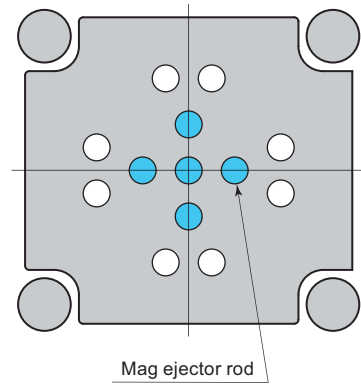

# Pascal mag ejector rod

It is a newly designed Ejector Rod with strong magnets on the joint surface of the fixed/removable rods, which plugs in/out by one-touch operation.

# How comfortable in the field we are! Excellent down time improvement!

- Stop the machine after the ejector plate forwards in end.

Example

- Plug out the removable rod by one-touch operation.

Quick change

- Plug in the removable rod by one-touch operation.

Quick change