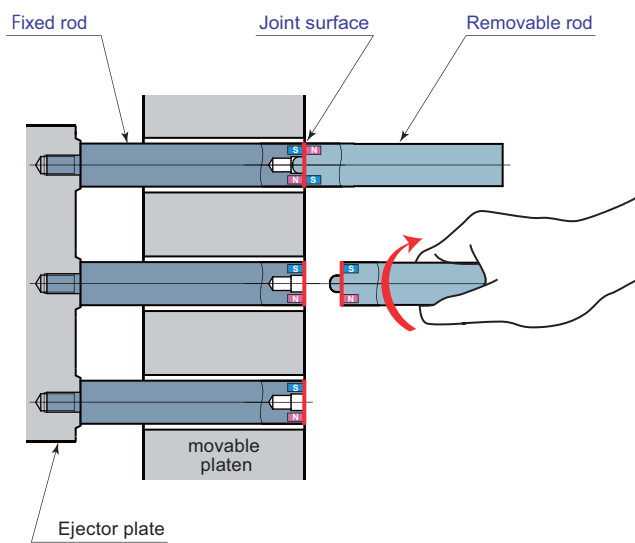

# Pascal mag ejector rod

Magnetic ejector rod

[www.pascaleng.co.jp](http://www.pascaleng.co.jp)

# Pascal mag ejector rod

It is a newly designed Ejector Rod with strong magnets on the joint surface of the fixed/removable rods, which plugs in/out by one-touch operation.

# How comfortable in the field we are! Excellent down time improvement!

- Stop the machine after the ejector plate forwards in end.

Example

- Plug out the removable rod by one-touch operation.

Quick change

- Plug in the removable rod by one-touch operation.

Quick change