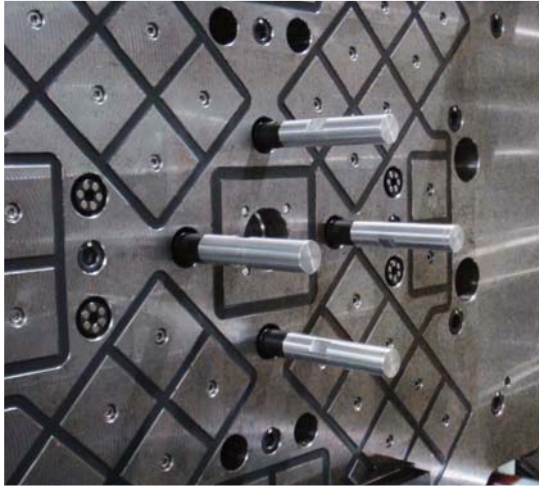

# Pascal mag ejector rod

It is a newly designed Ejector Rod with strong magnets on the joint surface of the fixed/removable rods, which plugs in/out by one-touch operation.

# How comfortable in the field we are! Excellent down time improvement!

- Stop the machine after the ejector plate forwards in end.

Example

- Plug out the removable rod by one-touch operation.

Quick change

- Plug in the removable rod by one-touch operation.

Quick change