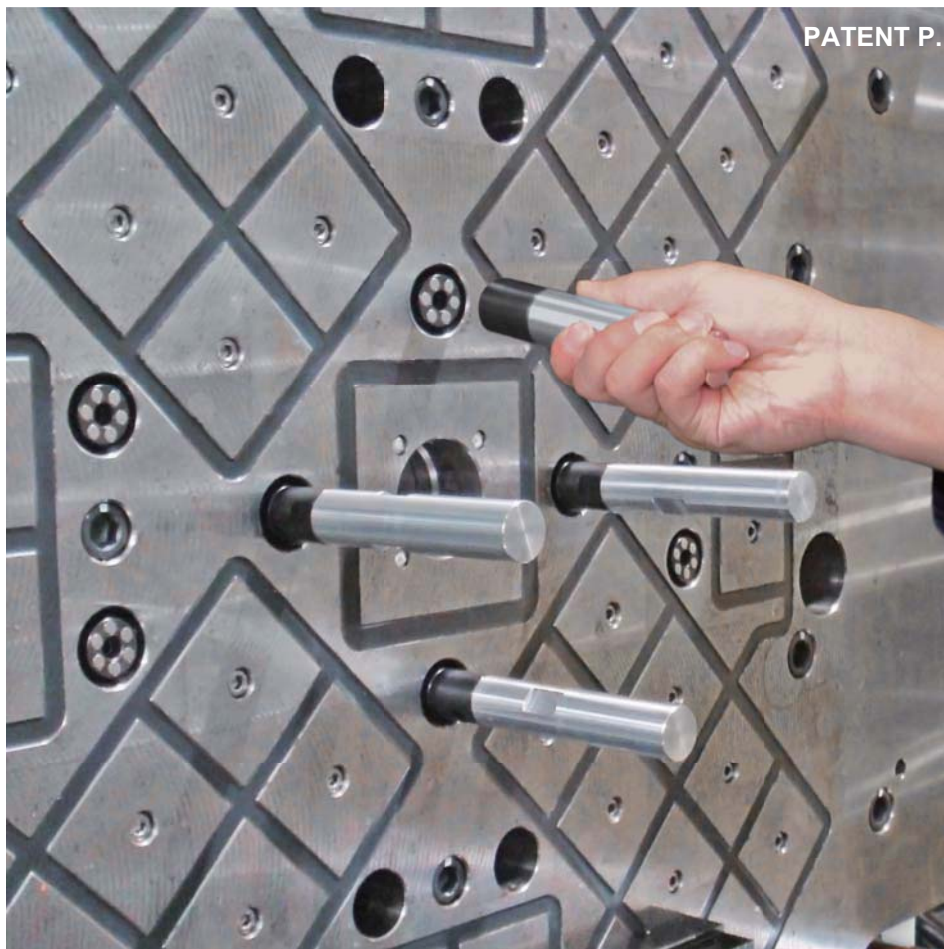

# Pascal mag ejector rod

Magnetic ejector rod

[www.pascaleng.co.jp](http://www.pascaleng.co.jp)

# Pascal mag ejector rod

It is a newly designed Ejector Rod with strong magnets on the joint surface of the fixed/removable rods, which plugs in/out by one-touch operation.

# How comfortable in the field we are! Excellent down time improvement!

- Stop the machine after the ejector plate forwards in end.

Example

- Plug out the removable rod by one-touch operation.

Quick change

- Plug in the removable rod by one-touch operation.

Quick change