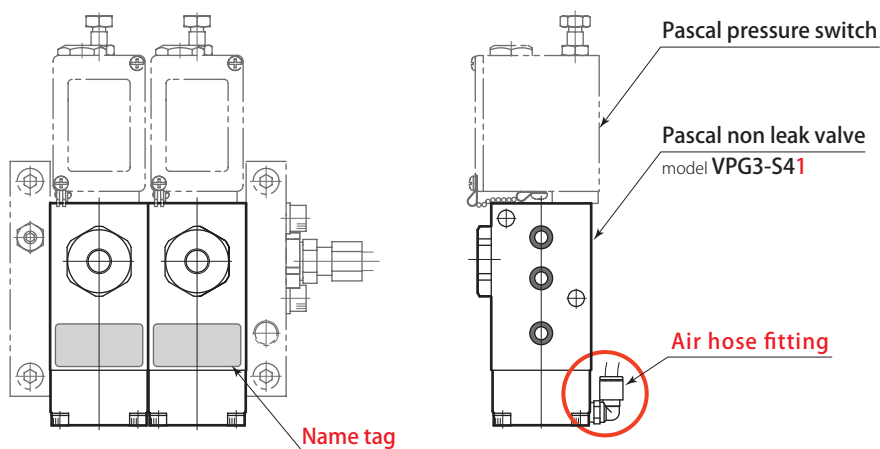

How to order Pascal non leak valve

model VPG

Specify the position for **the air hose fitting** when ordering.

model **VPG3-S41** The fitting is mounted at **back side** of valve block.

model **VPG3-S42** The fitting is mounted at **the bottom** of valve block.

Cross reference table between new and old model

New model	Old model
Model # differs according to the position of air hose fitting.	VP2-D
	VP2-F
	VP2-L
	VPA-D
	VPA-F
VPG3-S41	VPA-L
	VP3-S41
	VPA3-S41
VPG3-S42	VPG3-S41L
	VP3-S42
	VPA3-S42
	VPG3-S42L