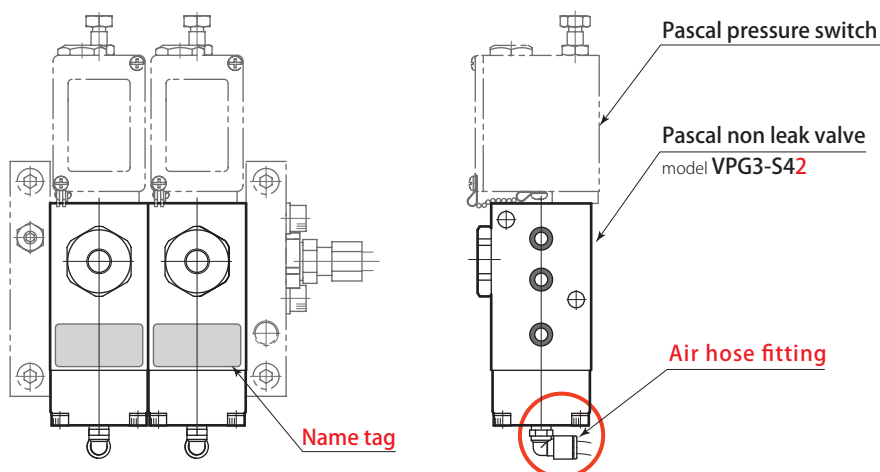

How to order Pascal non leak valve

model VPG

Specify the position for **the air hose fitting** when ordering.

model **VPG3-S41** The fitting is mounted at **back side** of valve block.

model **VPG3-S42** The fitting is mounted at **the bottom** of valve block.

Cross reference table between new and old model

New model	Old model
Model # differs according to the position of air hose fitting.	VP2-D
	VP2-F
	VP2-L
	VPA-D
	VPA-F
VPG3-S41	VPA-L
	VP3-S41
	VPA3-S41
VPG3-S42	VPG3-S41L
	VP3-S42
	VPA3-S42
	VPG3-S42L

New model is interchangeable with old one. No air hose fitting is provided.